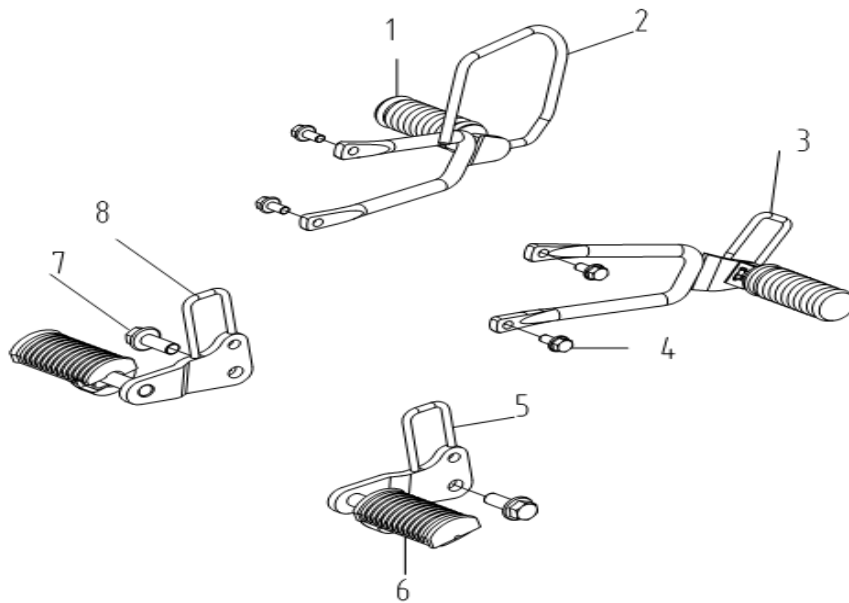

FIG.7 FOOTREST

1	43730-21H00	Rear Footrest Pedal Assy	2	√	√
2	43710-21H00	Rear Footrest Pedal, RH	1	√	√
3	43720-21H00	Rear Footrest Pedal, LH	1	√	√
4	GB/T 5789 M8X16-Zn.DJ	Bolt	4	√	√
5	43620-21H00	Front Footrest Pedal, LH	1	√	√
6	43551-21H00	Footrest Pedal Rubber	2	√	√
7	GB/T 5789 M12X30-Zn.DJ	Bolt	2	√	√
8	43610-21H00	Front Footrest Pedal, RH	1	√	√