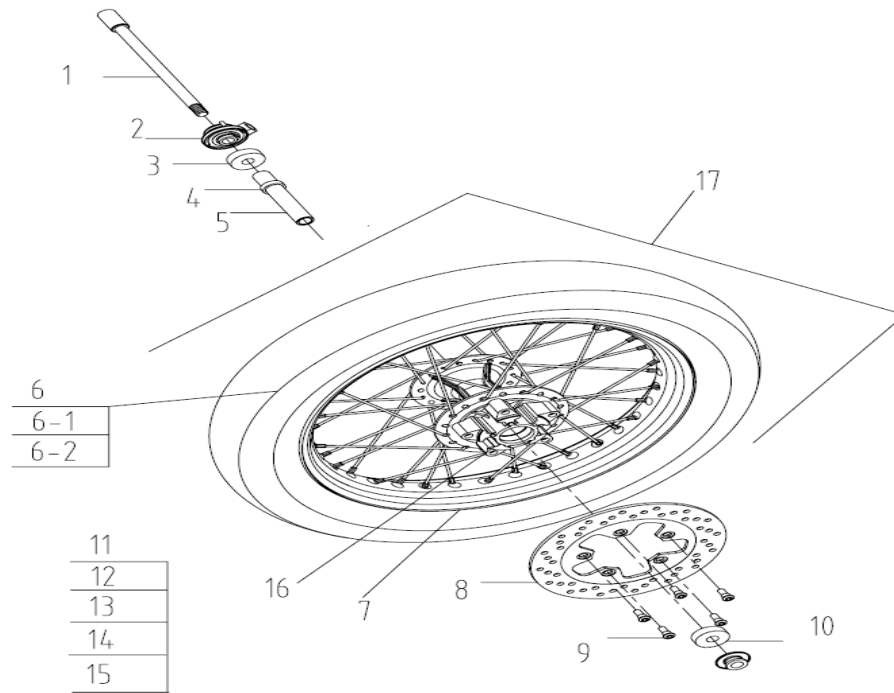

FIG.5 FRONT WHEEL

1	54711-21H00	Axle, Front Wheel	1	✓	✓
2	54600-21H00	Speedometer Gearbox Assy	1	✓	✓
3	6302-2RS GB/T 276-94	Bearing	2	✓	✓
4	64734-21H00	Support Ring, Middle Bushing	1	✓	✓
5	54733-21H00	Bushing	1	✓	✓
6	55100-21H00	Tyre 130/80-18 M/C 72P	1	✓	✓
6-1	55200-21H00	Inner Tube	1	✓	✓
6-2	65335-Y1010	Pad, Inner Tube	1	✓	✓
7	55311-21H00	Rim MT2.5-18	1	✓	✓
8	59211-21H00	Brake Disc	1	✓	✓
9	58412-Z1000	Bolt, Brake Disc	5	✓	✓
10	54740-21H00	Bushing, LH	1	✓	✓
11	55451-21H00	Inner Spoke,LH	9	✓	✓
12	55452-21H00	Outer Spoke,LH	9	✓	✓
13	55351-21H00	Inner Spoke,RH	9	✓	✓
14	55352-21H00	Outer Spoke,RH	9	✓	✓
15	55341-21H00	Nut, Front Wheel Spoke	36	✓	✓
16	54111-21H00	Front Hub	1	✓	✓
17	55000-21H00	Front Wheel Assy	1	✓	✓