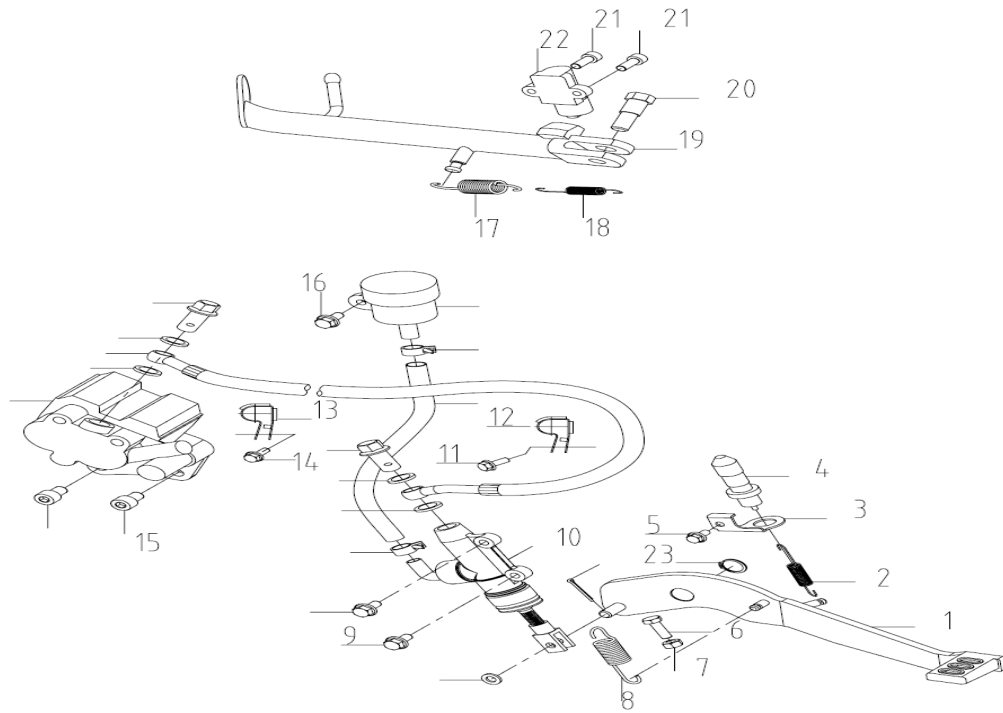

FIG.10 REAR BRAKE

1	43110-21H00	Brake Pedal Comp	1	✓	✓
2	43331-Z1000	Switch Spring, Rear Brake	1	✓	✓
3	37751-21H00	Bracket, Rear Brake Switch	1	✓	✓
4	37740-Z1000	Switch, Rear Brake	1	✓	✓
5	GB/T 5789 M5X8-Zn.DJ	Bolt	1	✓	✓
6	GB/T 5781 M6X25-Zn.DJ	Bolt	1	✓	✓
7	GB/T 6170 M6-Zn.DJ	Nut	1	✓	✓
8	09445-21H00	Return Spring, Brake	1	✓	✓
9	GB/T 5789 M6X12-Zn.DJ	Bolt	2	✓	✓
10	69000-21H00	Rear Brake Assy	1	✓	✓
11	GB/T 5789 M6X16-Zn.DJ	Bolt	2	✓	✓
12	69242-Y1020	Clip, Rear Brake Hose	1	✓	✓
13	69242-Y1020	Clip, Rear Brake Hose	1	✓	✓
14	GB/T 5789 M6X16-Zn.DJ	Bolt	2	✓	✓
15	GB/T 70.1 M8X12-9.8-Zn.DJ	Rear Caliper Bolt	2	✓	✓
16	GB/T 5789 M6X12-Zn.DJ	Bolt	1	✓	✓
17	09444-21H00	Outer Spring, Side Stand	1	✓	✓
18	09443-21H00	Inner Spring, Side Stand	1	✓	✓
19	42310-21H00	Side Stand Comp	1	✓	✓
20	42321-10H00	Bolt, Side Stand	1	✓	✓
21	GB/T 70.1 M5X16-Zn.DJ	Bolt	2	✓	✓
22	37810-21H00	Side Stand Switch	1	✓	✓
23	GB/T 894.1-86 14	Elastic Collar, Axle	1	✓	✓