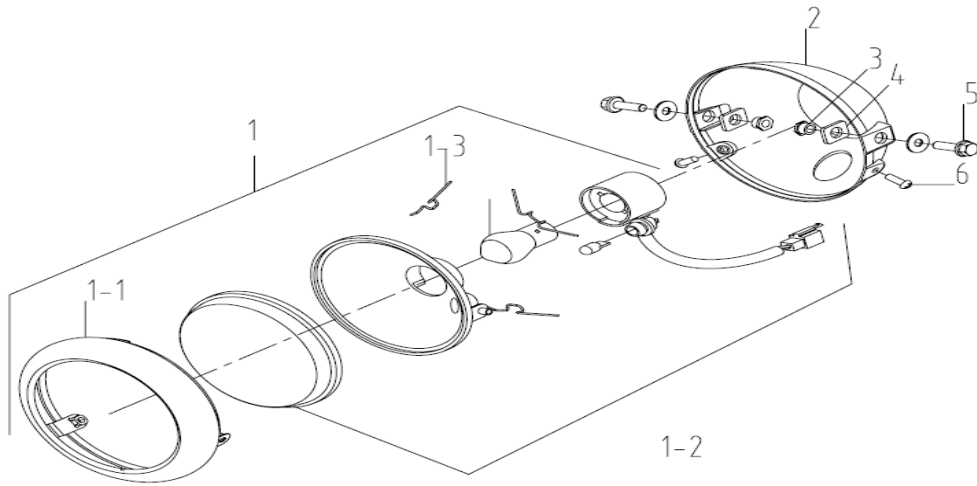

FIG.17 HEADLIGHT

1	35100-21H00	Head Lamp Assy	1	√	√
1-1	35120-21H00	Ring, Head Lamp	1	√	√
1-2	35100-Z1000	Head Lamp	1	√	√
1-3	35134-21H00	Spring	1	√	√
2	35131-21H00	Rear Cover, Head Lamp	1	√	√
3	35124-14A00	Nut, Head Lamp Hood	2	√	√
4	35122-14A00	Cushion Pad, Head Lamp Hood	2	√	√
5	35123-14A00	Bolt, Head Lamp Hood	2	√	√
6	GB/T 818 M6X16-Zn.DJ	Screw	2	√	√