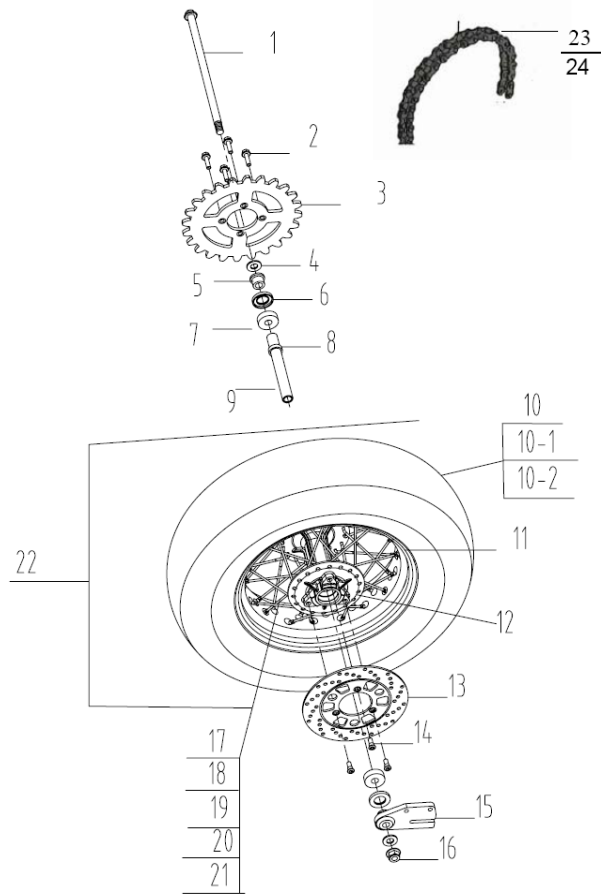

FIG.8 REAR WHEEL

1	64711-21H00	Axle, Rear Wheel	1	✓	✓
2	GB/T 5789 M8X30-9.8-Zn.DJ	Bolt	4	✓	✓
3	64511-21H00	Rear Sprocket	1	✓	✓
4	GB/T 97.1 14-Zn.DJ	Washer	2	✓	✓
5	64735-21H00	Bushing, LH	1	✓	✓
6	09285-21H00	Dust seal	2	✓	✓
7	6302-2RS GB/T 276-94	Bearing	2	✓	✓
8	64734-21H00	Support Ring, Middle Bushing	1	✓	✓
9	64733-21H00	Middle Bushing	1	✓	✓
10	65100-21H00	Tyre 180/80-14 M/C 78P	1	✓	✓
10-1	65200-21H00	Inner Tube, Rear Wheel	1	✓	✓
10-2	65335-Y1010	Pad, Inner Tube	1	✓	✓
11	65311-21H00	Rear Rim MT4.5-14	1	✓	✓
12	64111-21H00	Rear Hub	1	✓	✓
13	69211-21H00	Brake Disc, Rear wheel	1	✓	✓
14	58412-Z1000	Bolt, Brake Disc	3	✓	✓
15	65331-21H00	Mounting Plate, Rear Caliper	1	✓	✓
16	GB/T 6187.1 M14X1.5-Zn.DJ	Nut	1	✓	✓
17	65451-21H00	Inner Spoke,LH	9	✓	✓
18	65452-21H00	Outer Spoke,LH	9	✓	✓
19	65351-21H00	Inner Spoke,RH	9	✓	✓
20	65352-21H00	Outer Spoke,RH	9	✓	✓
21	65341-21H00	Nut, Rear Wheel Spoke	36	✓	✓
22	65000-21H00	Rear Wheel Assy	1	✓	✓
23	27600-21H00 -108	Chain	1	✓	
24	27600-21N00 -104	Chain	1		✓