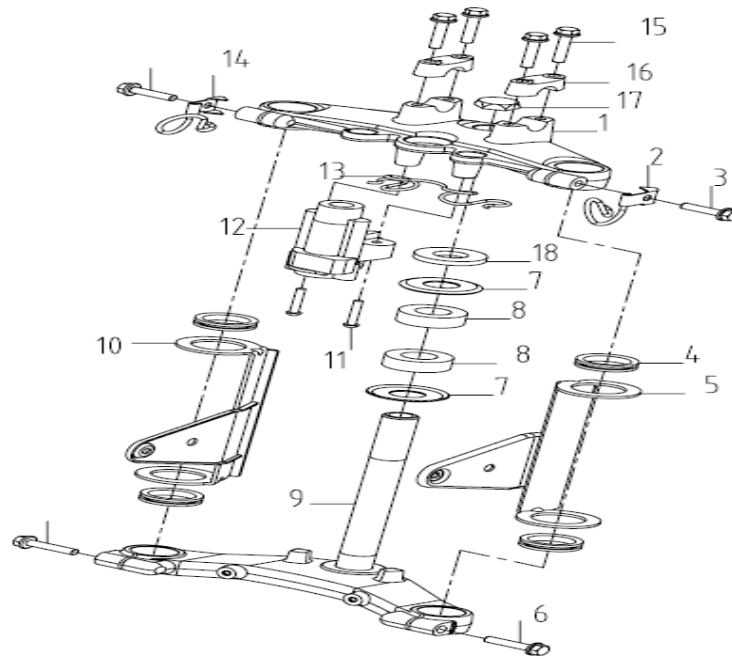

SUMCO VR125_VR250 BODY PARTS

ITEM	PART NO.	DESCRIPTION	QTY.	VR125	VR250
------	----------	-------------	------	-------	-------

FIG.1 GRIP

1	57110-21H00	Throttle Handgrip assy	1	√	√
2	37200-21H10	Right handle switch assy	1	√	√
3	37300-21H00	Left handle switch assy	1	√	√
4	57211-21H00	Left Handgrip	1	√	√
5	57500-21H00	Clutch lever Assy	1	√	√
6	56121-21H00	Balance Weight	2	√	√
7	56122-21H00	Rubber Spacer	2	√	√
8	GB/T 819.1 M6X60-Zn.DJ	Screw	2	√	√
9	GB/T 6177.1 M6-Zn.DJ	Nut	2	√	√
10	57661-21H00	Cover, Clutch lever	1	√	√

FIG.3 SPEEDOMETER

1	34100-21H00	Speedometer Assy	1	✓	✓
2	34910-21H00	Cable, Speedometer	1	✓	✓
3	GB/T 5789 M6X16-Zn.DJ	Bolt	1	✓	✓
4	58610-21H00	Upper Clip, Speedometer Cable	1	✓	✓
5	GB/T 5789 M6X16-Zn.DJ	Bolt	1	✓	✓
6	58620-21H00	Bottom Clip, Speedometer Cable	1	✓	✓
7	34211-21H00	Indicator Light Holder	1	✓	✓
8	34210-21H00	Indicator Light Component	1	✓	✓
9	GB/T 6170 M6-Zn.DJ	Nut	2	✓	✓
10	GB/T 96.1 6-Zn.DJ	Washer	2	✓	✓
11	34231-21H00	Cushion Pad, Indicator Light Mo	2	✓	✓
12	34233-21H00	Bushing, Cushion Pad	2	✓	✓
13	34220-21H00	Indicator Light Mounting Plate Co	1	✓	✓
14	34232-21H00	Bolt	2	✓	✓
15	GB/T 818 M6X12-Zn.DJ	Cross Cap Screw	2	✓	✓

FIG.4 STEERING HEAD & STEM

1	51311-21H00	Steering Head	1	✓	✓
2	59260-21H00	Clip	1	✓	✓
3	M8X35-Zn.DJ	Bolt	2	✓	✓
4	51556-21H00	Cushion Pad	4	✓	✓
5	51540-21H00	Holder Comp, LH	1	✓	✓
6	M10X1.25X50-Zn.DJ	Bolt	2	✓	✓
7	51614-Y1000	Steering Washer	2	✓	✓
8	32005 GB/T 297-94	Needle Bearing	2	✓	✓
9	51410-21H00	Steering Stem	1	✓	✓
10	51530-21H00	Holder Comp, RH	1	✓	✓
11	37152-21H00	Bolt, Steering Lock	2	✓	✓
12	37100-21H00	Steering Lock(Main Switch)	1	✓	✓
13	37911-92000	Clip	1	✓	✓
14	59250-21H00	Clip	1	✓	✓
15	M8X40-Zn.DJ	Bolt	4	✓	✓
16	56211-21H00	Handlebar Holder	2	✓	✓
17	51633-Z1000	Steering Head Nut	1	✓	✓
18	51615-Y1000	Steering Nut	1	✓	✓