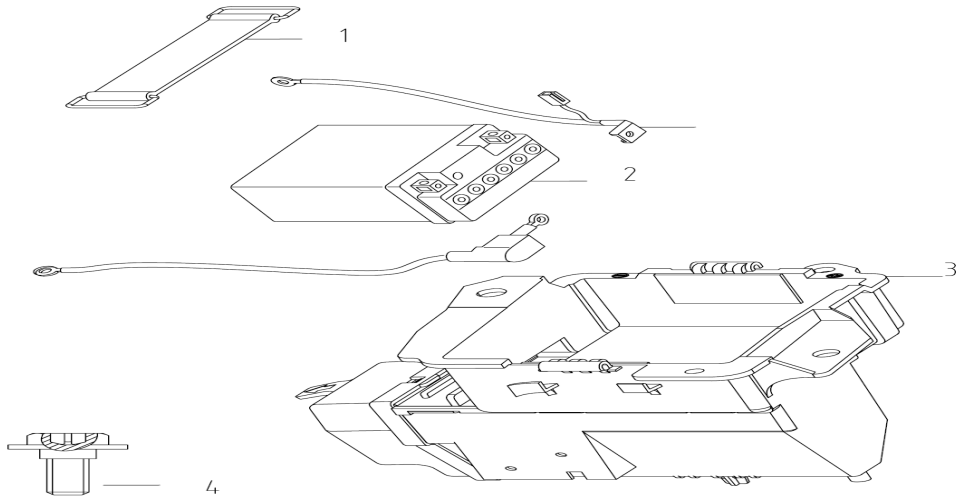

FIG.23 FRONT BRAKE

1	59000-21H00	Front Brake Assy	1	√	√
2	59242-21H00	Clip, Upper part	1	√	√
3	GB/T 5789 M6X12-Zn.DJ	Bolt	1	√	√
4	59243-21H00	Clip, Lower part	1	√	√

FIG.24 BATTERY

1	33660-21H00	Band, Battery	1	✓	✓
2	33610-Y1000	Battery Assy	1	✓	✓
3	41540-21H00	Case Assy, Battery	1	✓	✓
4	53121-21H00	Step Bolt M6	2	✓	✓