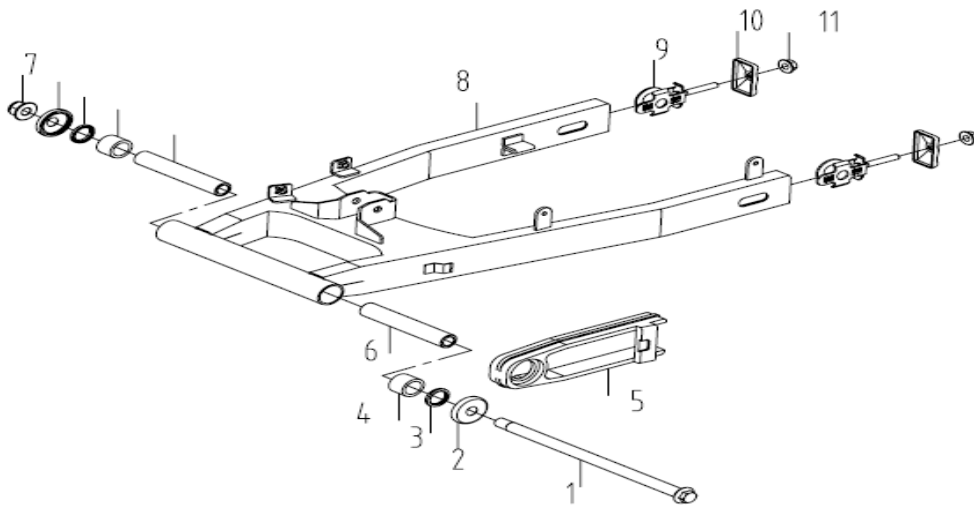

FIG.9 REAR SWING ARM

1	61211-21H00	Axle, Rear Swing Arm	1	√	√
2	61266-Y1000	Dust Hood	2	√	√
3	61274-Y1000	Seal	2	√	√
4	GB/T5801-1994 NK 22-20	Need Bearing	2	√	√
5	61274-21H00	Rubber Pad, Chain	1	√	√
6	61251-21H00	Bushing,Rear Swing Arm	2	√	√
7	GB/T 6187.1 M14-Zn.DJ	Self-Lock Nut	1	√	√
8	61100-21H00	Rear Swing Arm Comp	1	√	√
9	61410-21H00	Adjuster	2	√	√
10	61412-21H00	Adjuster cap	2	√	√
11	GB/T 6170-2000 M8-Zn.DB	Hex Nut	4	√	√