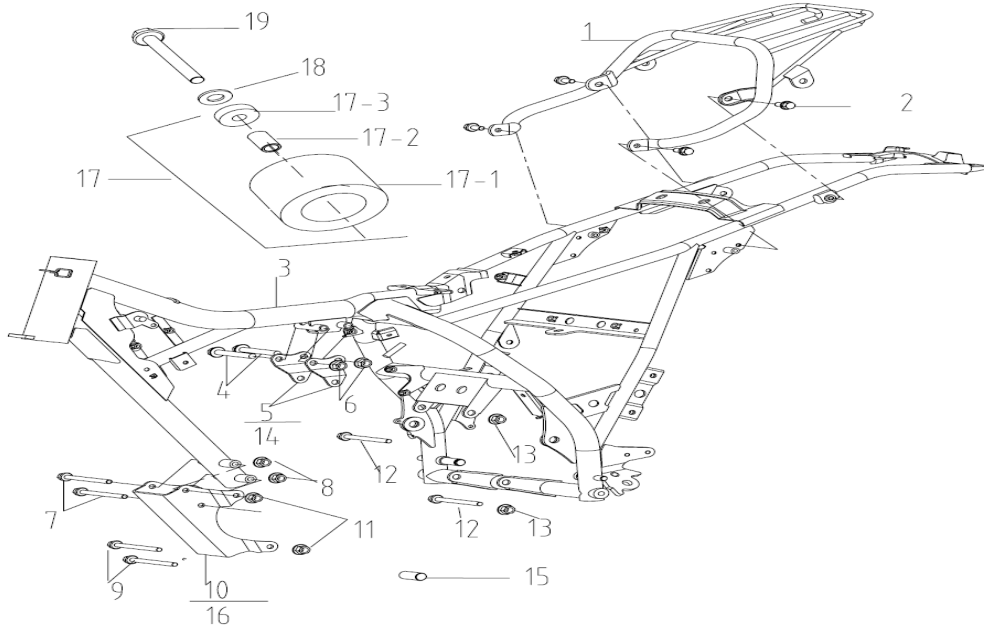

FIG.11 FRAME

1	41610-21H00	Rear Carrier	1	✓	✓
2	GB/T 5789 M8X12-Zn.DJ	Bolt	4	✓	✓
3	41100-21H00	Frame Comp	1	✓	✓
4	44143-10H00	Bolt, Engine Mounting	3	✓	✓
5	41981-21H00	Upper Plate, Engine Mounting	2	✓	
6	GB/T 6187.1 M8-DB	Nut	3	✓	✓
7	GB/T 5789 M8X80-DB	Bolt	2	✓	✓
8	GB/T 6187.1 M8-DB	Nut	2	✓	✓
9	GB/T 5789 M8X95-DB	Bolt	2	✓	✓
10	41990-21H00	Front Bracket, Engine Mounting	1	✓	
11	GB/T 6187.1 M8-DB	Nut	2	✓	✓
12	44141-Y1000	Bolt, Engine Mounting	2	✓	✓
13	GB/T 6187.1 M10X1.25-DB	Nut	2	✓	✓
14	41981-21N00	Upper Plate, Engine Mounting	2		✓
15	44112-Y1010	Bushing	1		✓
16	41990-21N00	Front Bracket, Engine Mounting	1		✓
17	64540-Y1010	Tension Wheel Assy, Chain	1	✓	✓
17-1	64541-Y1010	Tension Wheel, Chain	1	✓	✓
17-2	64532-Y1010	Bushing	1	✓	✓
17-3	GB276-94 608-Z	Deep Groove Ball Bearings	2	✓	✓
18	GB97.1-85 8-140HV-Zn.DJ	Washer	2	✓	✓
19	GB70-85 M8x40-Zn.DB	Bolt	2	✓	✓