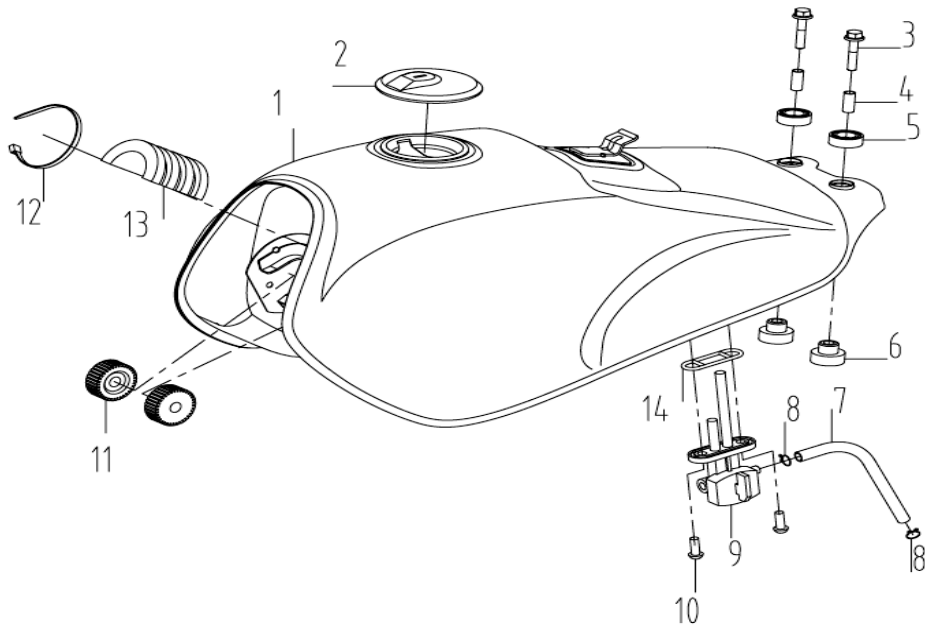

FIG.2 FUEL TANK

1	44100-21H00	Fuel Tank Assy	1	√	√
2	44200-21H00	Fuel tank lock	1	√	√
3	GB/T 5789 M6X30-Zn.DJ	Bolt	2	√	√
4	09182-21H00	Bushing, Fuel Tank Rear	2	√	√
5	44542-21H00	Upper Cushion Washer, Fuel Ta	2	√	√
6	44543-21H00	Bottom Cushion Washer, Fuel Ta	2	√	√
7	09355-21H00	Fuel Hose	1	√	√
8	44125-Z1000	Clip	2	√	√
9	44300-21H00	Fuel Cock Assy	1	√	√
10	GB/T 818 M6X16-Zn.DJ	Screw	2	√	√
11	09329-21H00	Front Cushion Pad	2	√	√
12	36613-Y1000	Cable Band	1	√	√
13	44544-21H00	Cushion Pad, Fuel Tank Bottom	1	√	√
14	09168-21H00	Seal	1	√	√