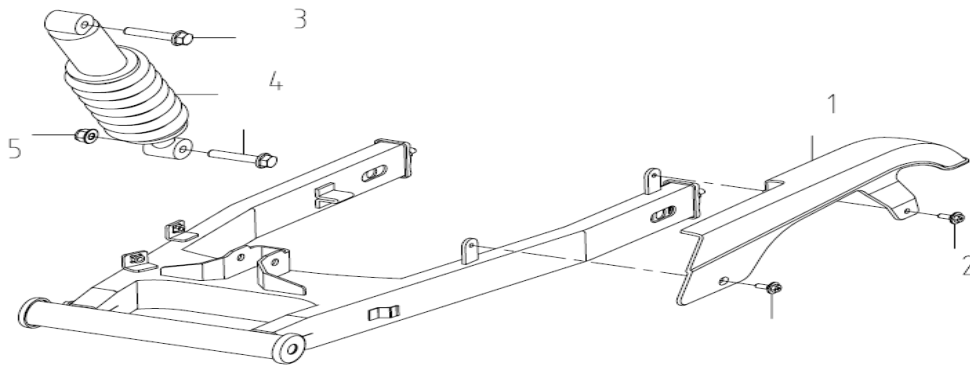

FIG.6 REAR SHOCK ABSORBER

1	61310-21H00	Chain Cover Assy	1	√	√
2	GB/T 5789 M6X16-Zn.DJ	Bolt	2	√	√
3	GB5789 M10X1.25X50-Zn.DJ	Bolt	2	√	√
4	62100-21H00	Rear Shock Absorber Assy	1	√	√
5	GB/T 6187.1 M10-Zn.DJ	Nut	2	√	√