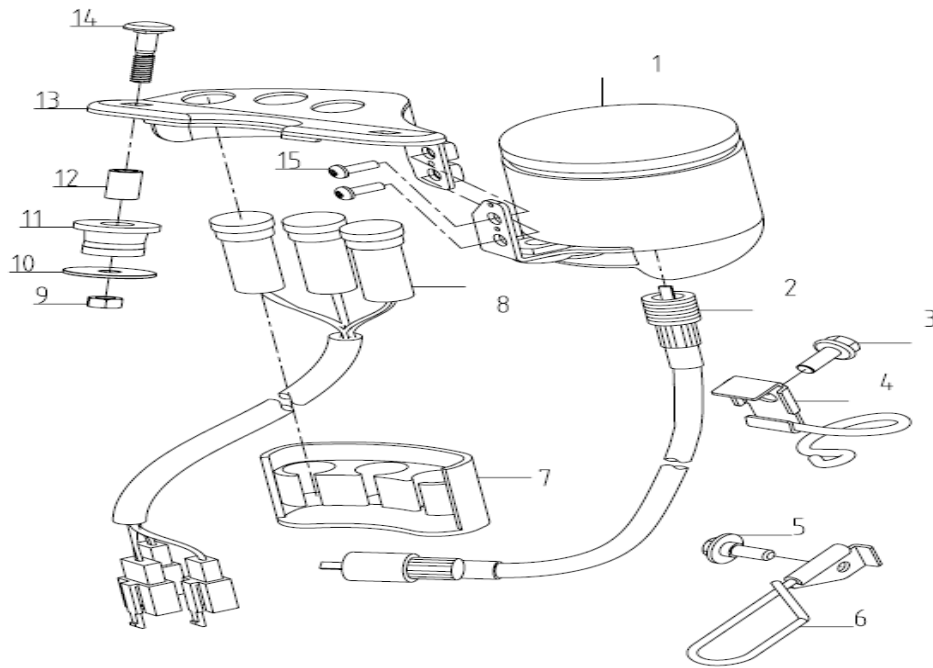

FIG.3 SPEEDOMETER

1	34100-21H00	Speedometer Assy	1	✓	✓
2	34910-21H00	Cable, Speedometer	1	✓	✓
3	GB/T 5789 M6X16-Zn.DJ	Bolt	1	✓	✓
4	58610-21H00	Upper Clip, Speedometer Cable	1	✓	✓
5	GB/T 5789 M6X16-Zn.DJ	Bolt	1	✓	✓
6	58620-21H00	Bottom Clip, Speedometer Cable	1	✓	✓
7	34211-21H00	Indicator Light Holder	1	✓	✓
8	34210-21H00	Indicator Light Component	1	✓	✓
9	GB/T 6170 M6-Zn.DJ	Nut	2	✓	✓
10	GB/T 96.1 6-Zn.DJ	Washer	2	✓	✓
11	34231-21H00	Cushion Pad, Indicator Light Mo	2	✓	✓
12	34233-21H00	Bushing, Cushion Pad	2	✓	✓
13	34220-21H00	Indicator Light Mounting Plate Co	1	✓	✓
14	34232-21H00	Bolt	2	✓	✓
15	GB/T 818 M6X12-Zn.DJ	Cross Cap Screw	2	✓	✓