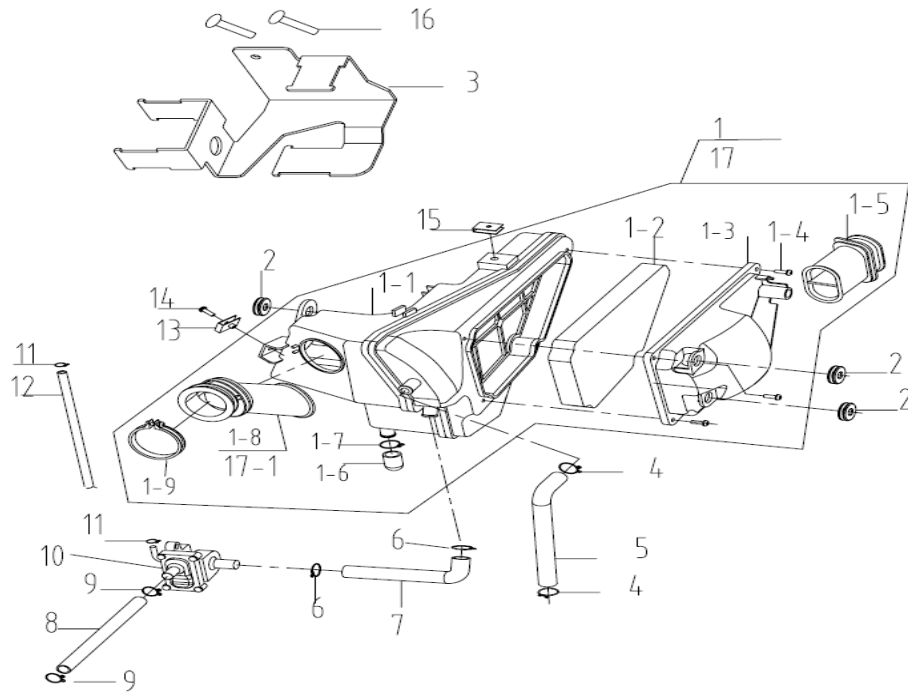

FIG.14 AIR FILTER

1	13700-21H00	Air Filter Assy	1	√	
1-1	13703-21H00	Cover of Air Filter, RH	1	√	√
1-2	13706-21H00	Filter Core	1	√	√
1-3	13705-21H00	Cover of Air Filter, LH	1	√	√
1-4	GB9074.1 M5X16-Zn.DJ	Screw & Washer Assy	4	√	√
1-5	13701-21H00	Air Inlet Hose	1	√	√
1-6	13716-21H00	Rubber Cap	1	√	√
1-7	13715-21H00	Clip	1	√	√
1-8	13702-21H00	Air Outlet Hose, Air Filter	1	√	
1-9	13712-Y1000	Clamp	1	√	√
2	09322-21H00	Cushion Washer	3	√	√
3	41543-21H00	Mounting Stand of Electronic Pa	1	√	√
4	18445-21H00	Ventilation Hose, Engine	1	√	√
5	09403-21H00	Clip	1	√	√
6	09401-21H00	Clip	2	√	√
7	18441-21H00	Inlet Hose, Second Air System	1	√	√
8	18442-21H00	Outlet Hose, Second Air System	1	√	√
9	09401-21H00	Clip	2	√	√
10	18420-21H00	Valve, Second Air System	1	√	√
11	09402-21H00	Clip	2	√	√
12	18443-21H00	Hose, Inlet Valve	1	√	√
13	33613-Y1000	Spring Nut	1	√	√
14	GB/T 5789 M6X12-Zn.DJ	Bolt	1	√	√
15	09148-21H00	Spring Nut	1	√	√
16	GB 12618 3.2X7	Rivet	2	√	√
17	13700-21N00	Air Filter Assy	1		√
17-1	13702-21N00	Air Outlet Hose, Air Filter	1		√